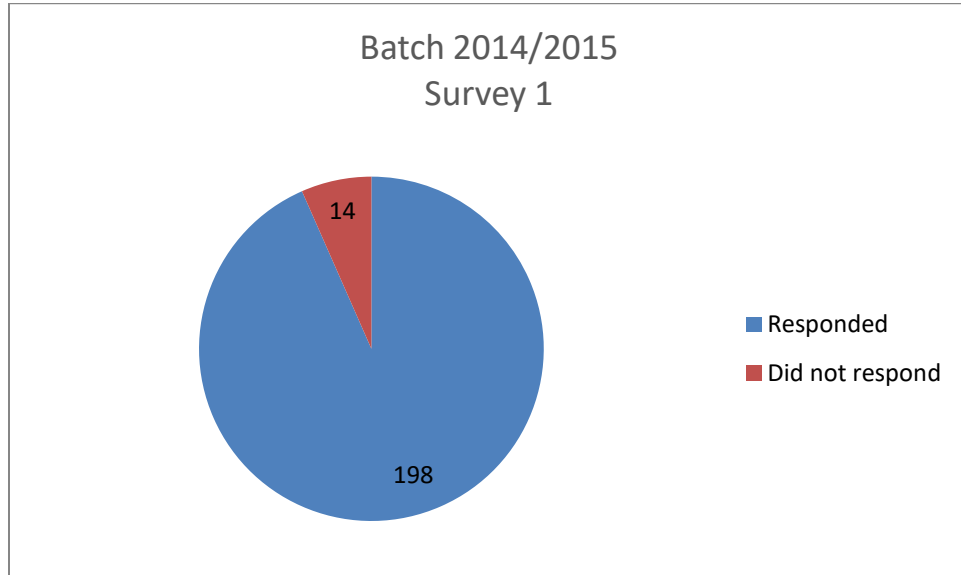

Online Learning Readiness Survey

Graphs 2014/2015 Batch

Date of completion of data collection 06.04.2020

Graph 1 – Responses to the survey

Graph 2

Graph 3

Graph 4

Graph 5