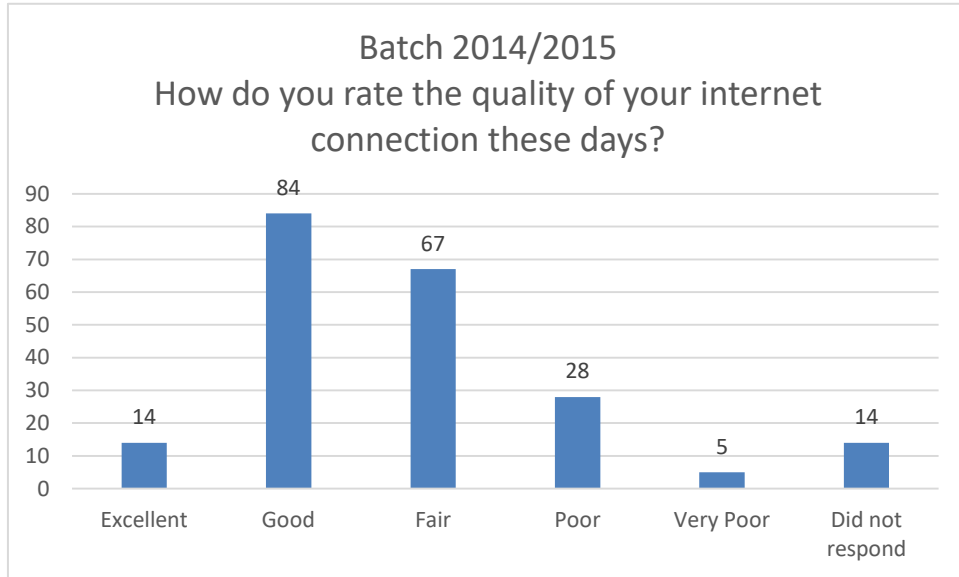

Online Learning Readiness Survey

Graphs 2014/2015 Batch

Date of completion of data collection 06.04.2020

Graph 1 – Responses to the survey

Graph 2

Graph 3

Graph 4

Graph 5