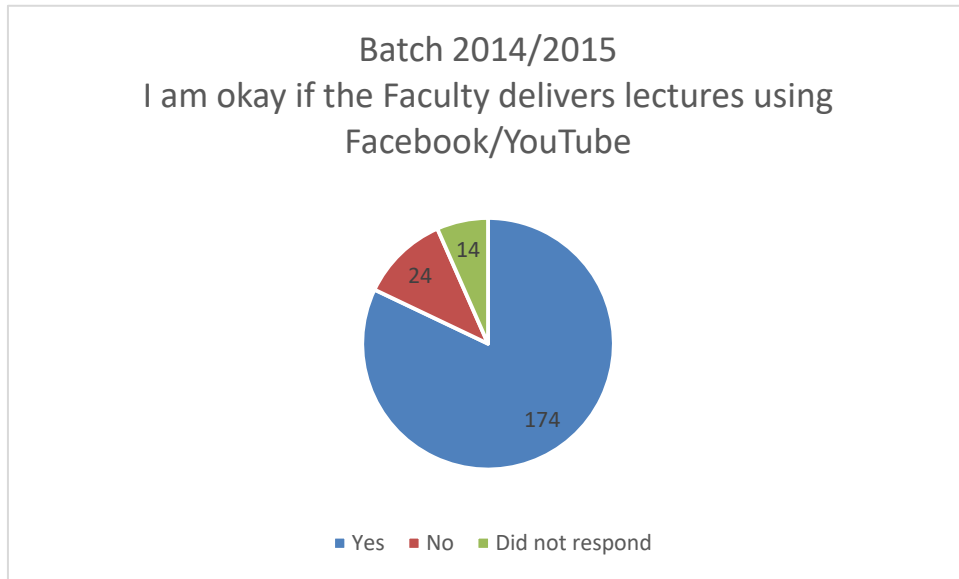

Online Learning Readiness Survey

Graphs 2014/2015 Batch

Date of completion of data collection 06.04.2020

Graph 1 – Responses to the survey

Graph 2

Graph 3

Graph 4

Graph 5