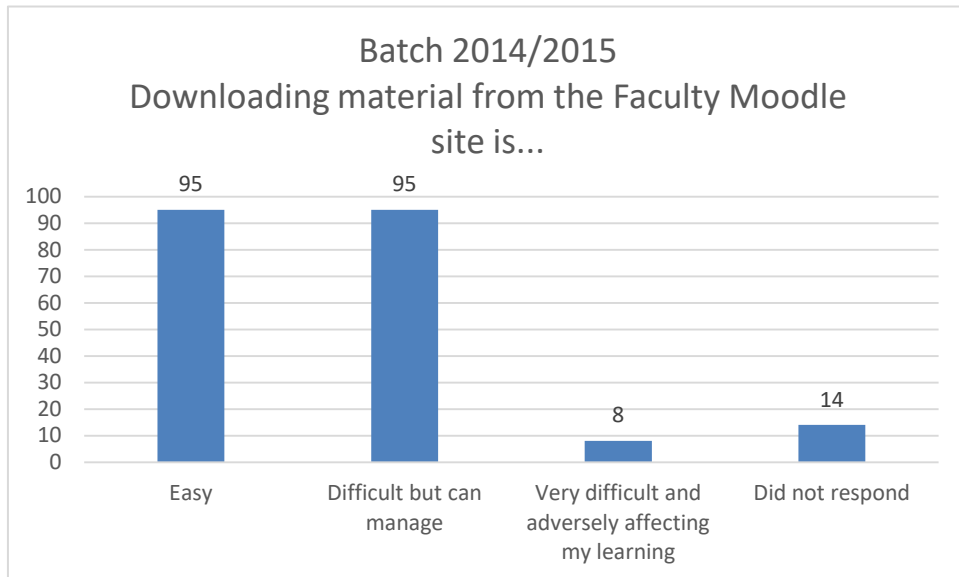

Online Learning Readiness Survey

Graphs 2014/2015 Batch

Date of completion of data collection 06.04.2020

Graph 1 – Responses to the survey

Graph 2

Graph 3

Graph 4

Graph 5